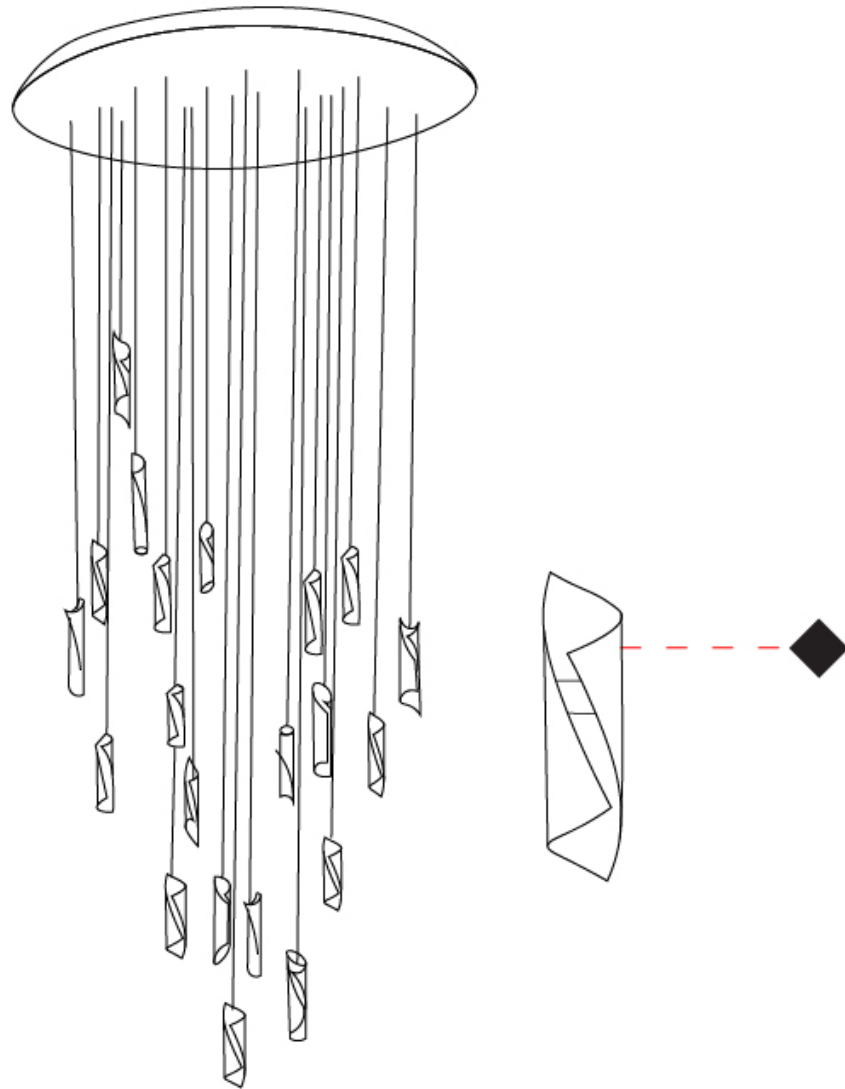

HUE 20 SUSPENSION

D131004-

PROJECT

TYPE

SPECIFIER

QUANTITY

DATE

D