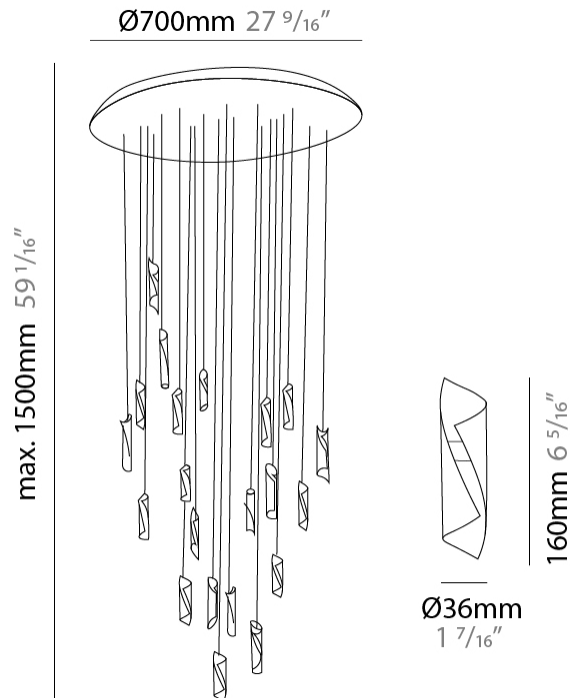

HUE 20 SUSPENSION

D131004- _____
base number

1. To build a product code in our configurator select the specify button on the base model # product page
2. To build a manual product code on this datasheet choose from the options listed below in blue font and add the suffix to the base model #

GENERAL

Series: HUE
Subseries: Hue 20
Brand: Knikerboker
Division: Design
Mounting Type: Suspension
Mounting Location: Ceiling
Subcategory: Ambient

PHYSICAL

Shape: Abstract
Diameter (mm): 700
Diameter (in): 27 9/16
Height (mm): 160
Height (in): 6 5/16
Max. Overall Height (mm): 1500
Max. Overall Height (in): 59 1/16
Light Distribution: Direct / Indirect
Fixture Finish: EWH / EBK / MAN / COF / PRD / SLF / GLF / CLF / BRL / EWS / EWG / EWC / EWR / EBS / EBG / EBC / EBC / EBB / MAS / MAD / MAC / MAB / COS / CGO / CCL / CBL / PRS / PRG / PRC / PRB
Fixture Material: Metal
Cable Details: Silicon Coaxial Cable

ELECTRICAL

Lamp Type: LED
Total Output Wattage (W): 30
Dimming: Phase Dimming (120Vac Only)
Driver Included: Yes
Driver Location: Integrated
Driver Type: Constant Current - Universal
Driver Class: Class 2
Input Voltage (V): 120 - 277
Constant Current (MA): 350
Upon Request: Phase dimming @120Vac only / Non-dimming 277Vac

LED

Number of LEDs: 20
Color Temperature (°K): 3000
Max. Delivered Lumen (lm): 3000
CRI: >80 CRI
Lamp Life (hrs): 50000

OPTICAL

RATINGS AND CERTIFICATIONS

Certified By: Certified for North American Standards
IP rating: IP20