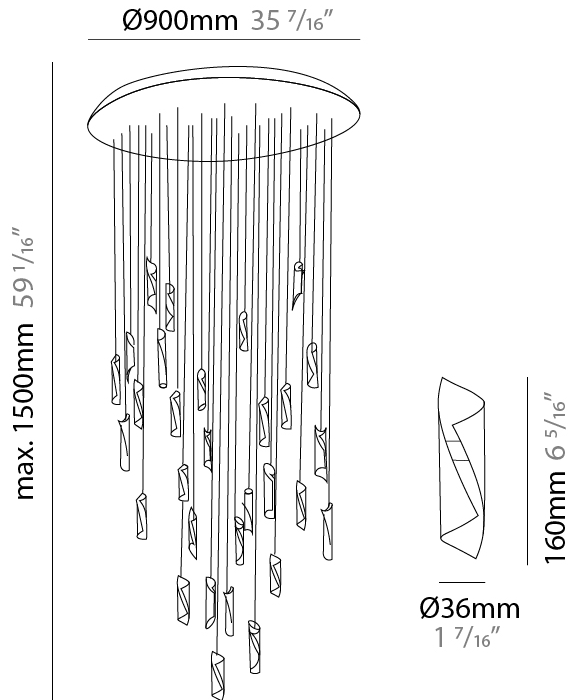

HUE 30 SUSPENSION

D131005- _____
base number

1. To build a product code in our configurator select the specify button on the base model # product page
2. To build a manual product code on this datasheet choose from the options listed below in blue font and add the suffix to the base model #

GENERAL

Series: HUE
Subseries: Hue 30
Brand: Knikerboker
Division: Design
Mounting Type: Suspension
Mounting Location: Ceiling
Subcategory: Ambient

PHYSICAL

Shape: Abstract
Diameter (mm): 900
Diameter (in): 35 7/16
Height (mm): 160
Height (in): 6 5/16
Max. Overall Height (mm): 1500
Max. Overall Height (in): 59 1/16
Light Distribution: Direct / Indirect
Fixture Finish: EWH / EBK / MAN / COF / PRD / SLF / GLF / CLF / BRL / EWS / EWG / EWC / EWR / EBS / EBG / EBC / EBC / EBB / MAS / MAD / MAC / MAB / COS / CGO / CCL / CBL / PRS / PRG / PRC / PRB
Fixture Material: Metal
Cable Details: Silicon Coaxial Cable

ELECTRICAL

Lamp Type: LED
Total Output Wattage (W): 45
Dimming: Phase Dimming (120Vac Only)
Driver Included: Yes
Driver Location: Integrated
Driver Type: Constant Current - Universal
Driver Class: Class 2
Input Voltage (V): 120 - 277
Constant Current (MA): 350
Upon Request: Phase dimming @120Vac only / Non-dimming 277Vac

LED

Number of LEDs: 30
Color Temperature (°K): 3000
Max. Delivered Lumen (lm): 4500
CRI: >80 CRI
Lamp Life (hrs): 50000

OPTICAL

RATINGS AND CERTIFICATIONS

Certified By: Certified for North American Standards
IP rating: IP20